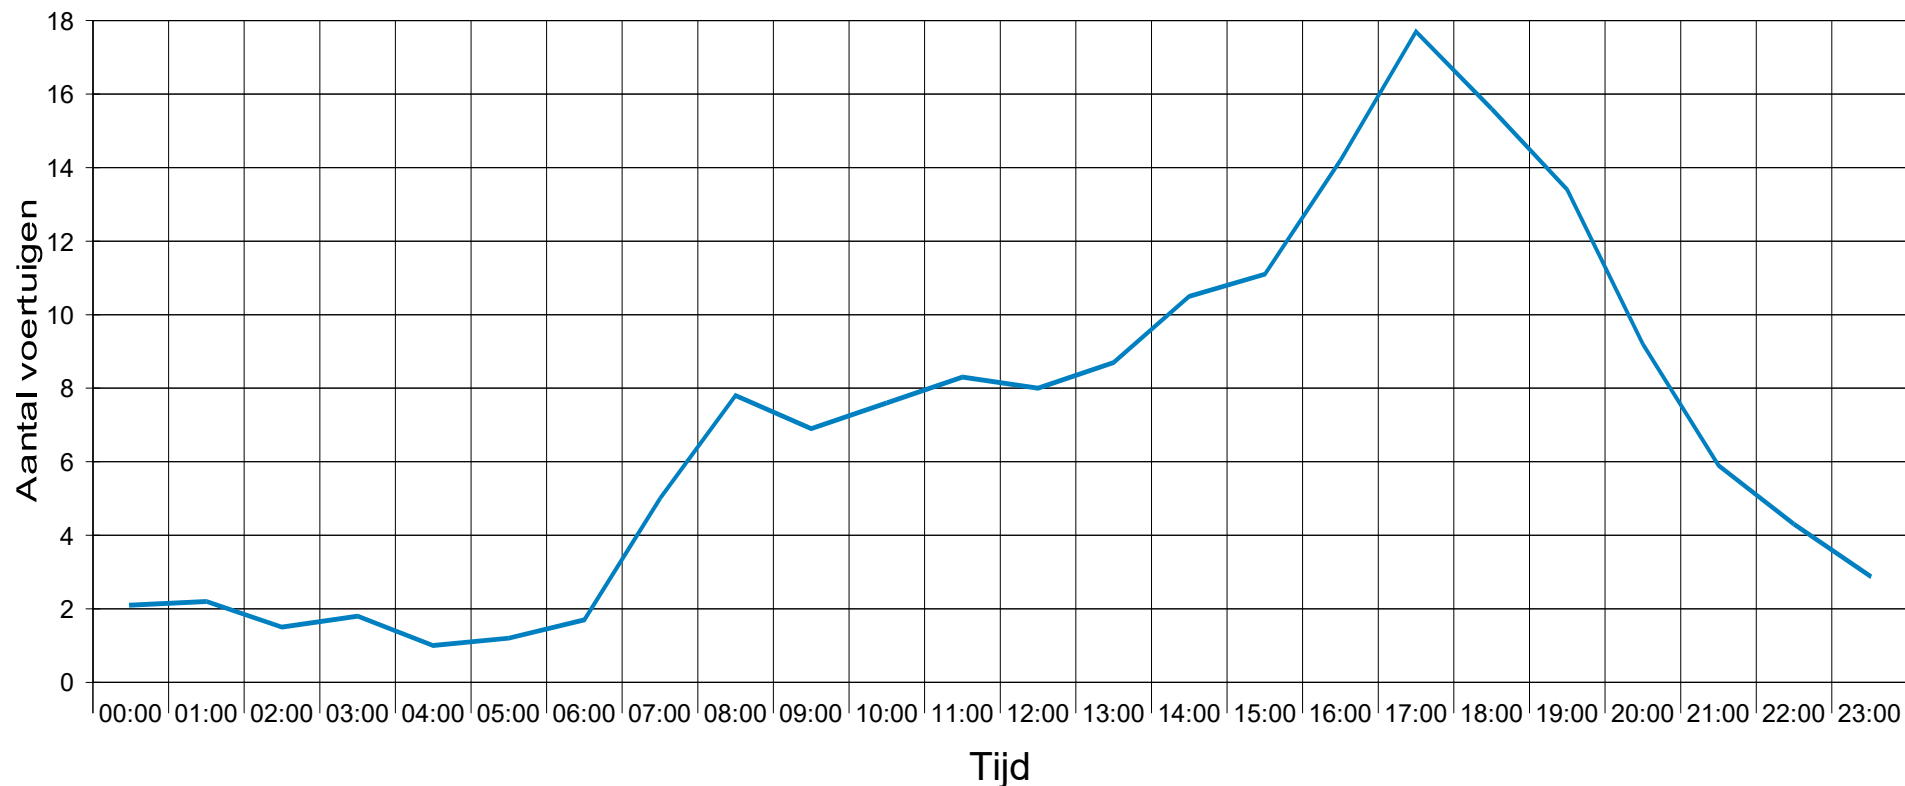

To see your own logo with your address here at this place:  
 Design a graphic file and save it as "logo.wmf" (Windows Metafile)  
 with the proportions 1:10 (width to length) in the program folder of this software

## Kerkeind T 655 oostelijke rijrichting 30 km/h beperking

### Statistiek

Periode: vrijdag 30 september 2022, 10:00 uur tot maandag 14 november 2022, 10:00 uur

Aantal .....	7130
Average speed .....	Vg 31,6 km/h
80% of the vehicles are driving slower or up to ...	V80 37 km/h
Maximum speed .....	Vmax 78 km/h