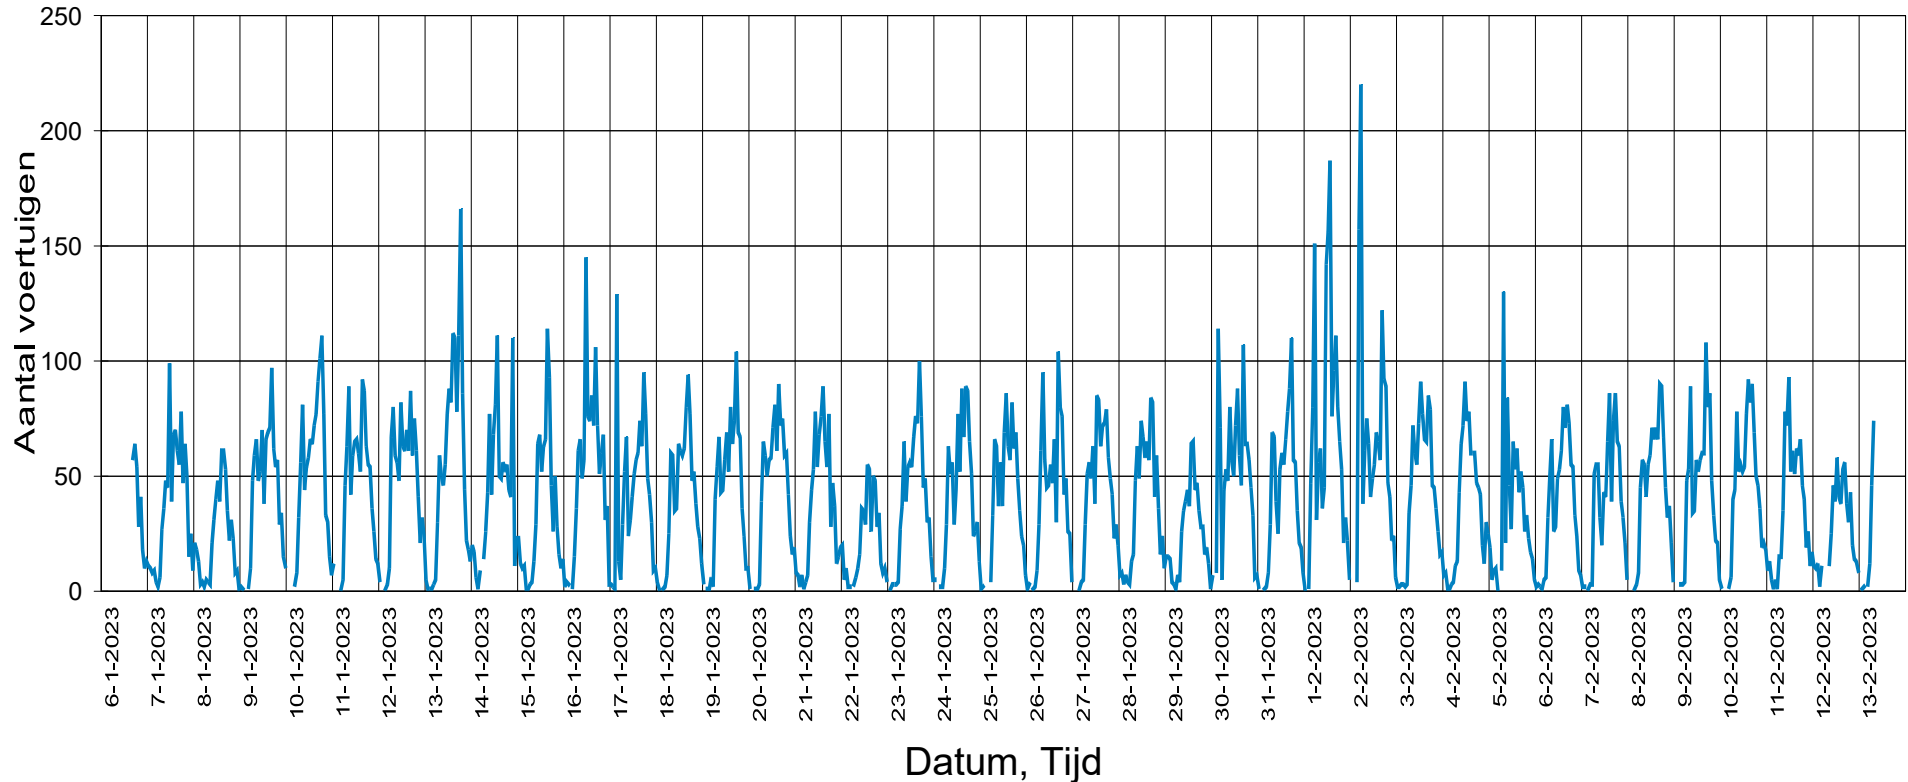

To see your own logo with your address here at this place:
Design a graphic file and save it as "logo.wmf" (Windows Metafile)
with the proportions 1:10 (width to length) in the program folder of this software

Het Schut T 562 oostelijke rijrichting 30 km/h beperking

Statistiek

Periode: vrijdag 6 januari 2023, 16:00 uur tot maandag 13 februari 2023, 08:00 uur

Aantal	35647
Average speed	Vg 23,0 km/h
80% of the vehicles are driving slower or up to ...	V80 30 km/h
Maximum speed	Vmax 61 km/h