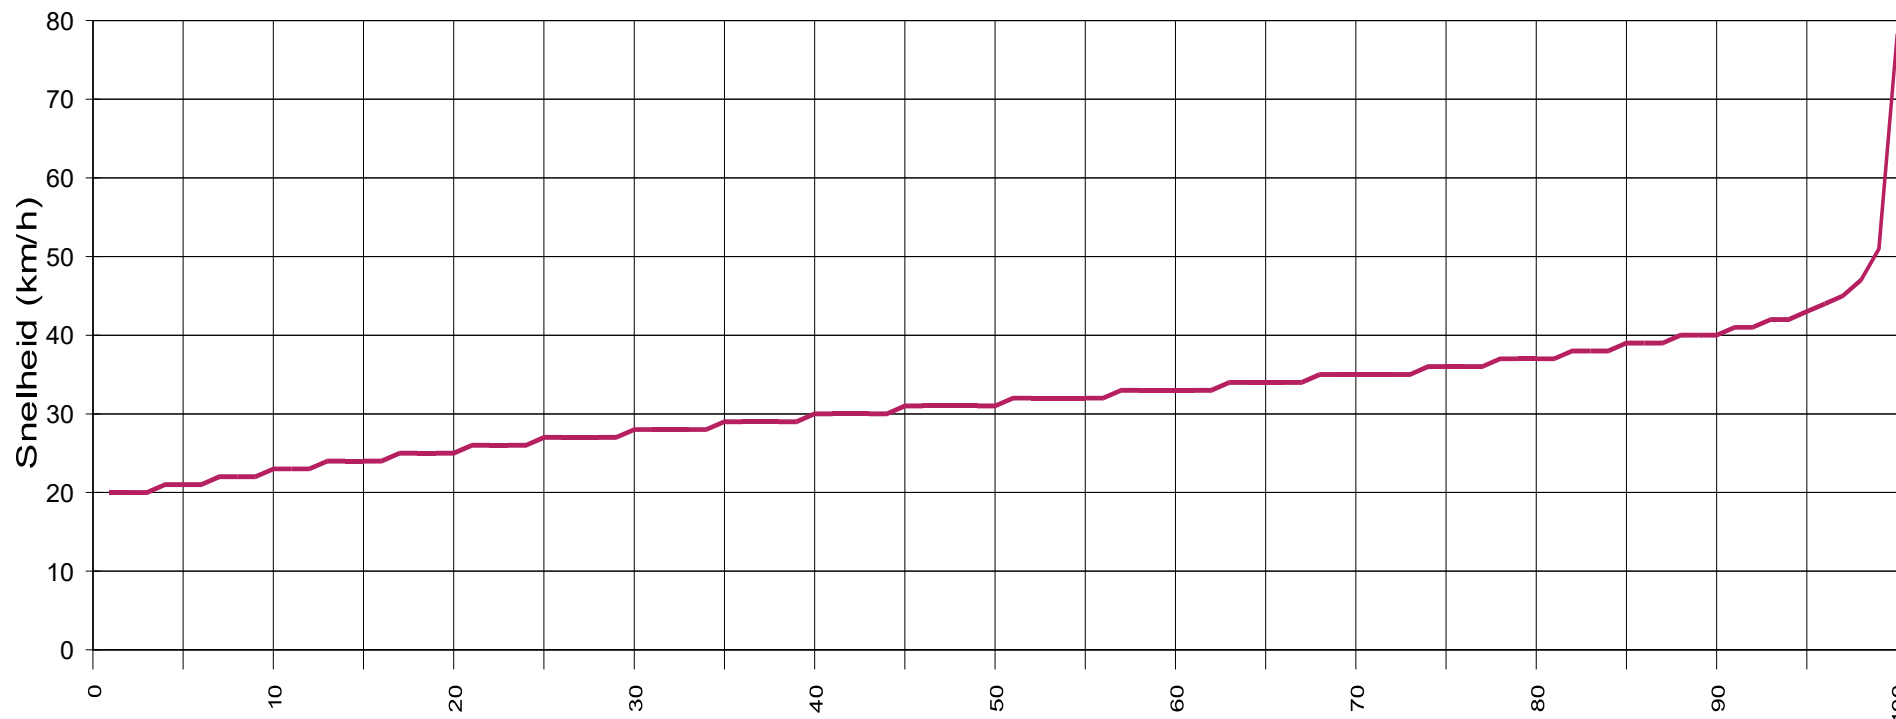

To see your own logo with your address here at this place:
 Design a graphic file and save it as "logo.wmf" (Windows Metafile)
 with the proportions 1:10 (width to length) in the program folder of this software

Kerkeind T 655 oostelijke rijrichting 30 km/h beperking

Vx (%) Aanwijzing: x % van de voertuigen, rijden langzamer of maximaal y km/h

Statistiek

Periode: vrijdag 30 september 2022, 10:00 uur tot maandag 14 november 2022, 10:00 uur

Aantal	7130
Average speed	Vg 31,6 km/h
80% of the vehicles are driving slower or up to ...	V80 37 km/h
Maximum speed	Vmax 78 km/h